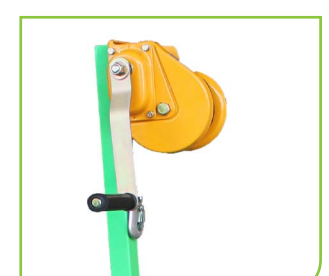

BCT BED CARRIER TROLLEY

BCT-W Trolley with Winch (Optional)

BCT Trolley without winch

- ✓ **INNOVATIVE DESIGN**
- ✓ **POWDER COATED FRAME**
- ✓ **WITH OR WITHOUT WINCH**

BED CARRIER TROLLEY

GREEN POWDER COATED FRAME

PUSH HANDLES

WINCH (OPTIONAL)

SOLID TYRES

FRONT SWIVEL CASTORS

ADJUSTABLE STABILISING BAR

SOFT CARPET LINED BASE

Push Handles

Lock Knob for Winch

Soft Carpet Lining

Adjustable Trolley Support

Castors

Winch